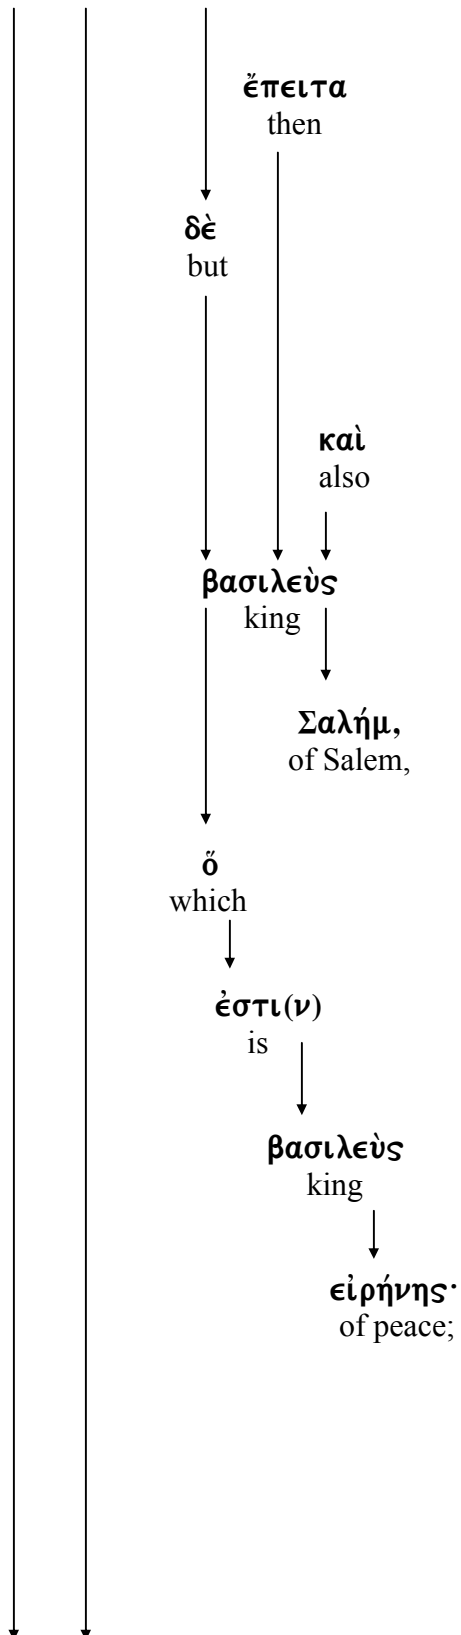

Hebrews 7:1-3

Literal Translation
Greek/English Interlinear
Overall Diagram

Hebrews 7:1-3
Literal Translation

Introduction

- 1) **For this Melchizedek, king of Salem, priest of the Most High God, the one having met Abraham while returning from the slaughter of the kings and having blessed him,**

Hebrews 7:1-3

Literal Translation (continued)

2) **to whom also Abraham divided *a* tenth from everything, indeed first being interpreted king of righteousness but then also king of Salem, which is king of peace;**

1)

Hebrews 7:1-3

Diagram (continued)

Hebrews 7:1-3

Diagram (continued)

Hebrews 7:1-3

Diagram (continued)

2) cont.