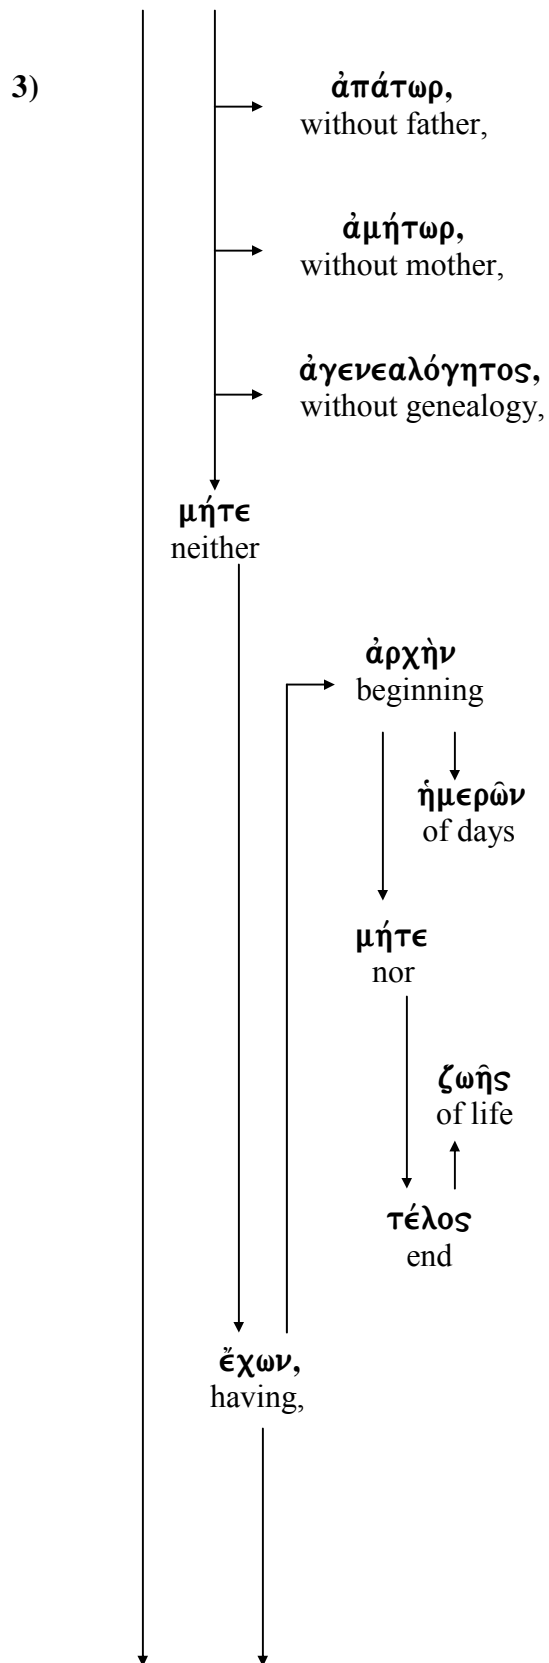

Hebrews 7:1-3

Diagram (continued)